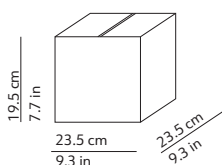

CODES AND DIMENSIONS / CODICI E DIMENSIONI

KUSHI 33 SUSPENSION

Kushi 33 Suspension
K221105N
K221105O
K221105R

Kushi 33 Suspension Led
K2211059N
K2211059O
K2211059R

PACKAGING / IMBALLO

Diffuser
Volume: 0.055 m³ / 1.949 ft³
Gross weight: 3.34 kg / 7.35 lbs

Structure
Volume: 0.012 m³ / 0.411 ft³
Gross weight (Kushi): 1.03 kg / 2.27 lbs
Gross weight (Kushi Led): 1.40 kg / 3.10 lbs

KUSHI 16 SUSPENSION

K2261059N
K2261059O
K2261059R

Diffuser
Volume: 0.011 m³ / 0.380 ft³
Gross weight: 0.86 kg / 1.89 lbs

Structure
Volume: 0.005 m³ / 0.174 ft³
Gross weight: 0.69 kg / 1.52 lbs

MATERIALS AND FINISHINGS / MATERIALI E FINITURE

DIFFUSER / DIFFUSORE

 White / Bianco

Two layers of mouth blown glass
Vetro opale incamiciato e soffiato