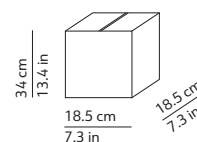

CODES AND DIMENSIONS / CODICI E DIMENSIONI

KUSHI 33 SUSPENSION

Kushi 33 Suspension
K221105N
K221105O
K221105R

Kushi 33 Suspension Led
K2211059N
K2211059O
K2211059R

PACKAGING / IMBALLO

Diffuser
Volume: 0.055 m³ / 1.949 ft³
Gross weight: 3.34 kg / 7.35 lbs

Structure
Volume: 0.012 m³ / 0.411 ft³
Gross weight (Kushi): 1.03 kg / 2.27 lbs
Gross weight (Kushi Led): 1.40 kg / 3.10 lbs

KUSHI 16 SUSPENSION

K2261059N
K2261059O
K2261059R

Diffuser
Volume: 0.011 m³ / 0.380 ft³
Gross weight: 0.86 kg / 1.89 lbs

Structure
Volume: 0.005 m³ / 0.174 ft³
Gross weight: 0.69 kg / 1.52 lbs

MATERIALS AND FINISHINGS / MATERIALI E FINITURE

DIFFUSER / DIFFUSORE

 White / Bianco

Two layers of mouth blown glass
Vetro opale incamiciato e soffiato