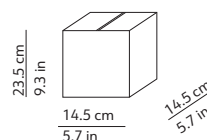

CODES AND DIMENSIONS / CODICI E DIMENSIONI

KUSHI 33 SUSPENSION

Kushi 33 Suspension
K221105N
K221105O
K221105R

Kushi 33 Suspension Led
K2211059N
K2211059O
K2211059R

PACKAGING / IMBALLO

Diffuser
Volume: 0.055 m³ / 1.949 ft³
Gross weight: 3.34 kg / 7.35 lbs

Structure
Volume: 0.012 m³ / 0.411 ft³
Gross weight (Kushi): 1.03 kg / 2.27 lbs
Gross weight (Kushi Led): 1.40 kg / 3.10 lbs

KUSHI 16 SUSPENSION

K2261059N
K2261059O
K2261059R

Diffuser
Volume: 0.011 m³ / 0.380 ft³
Gross weight: 0.86 kg / 1.89 lbs

Structure
Volume: 0.005 m³ / 0.174 ft³
Gross weight: 0.69 kg / 1.52 lbs

MATERIALS AND FINISHINGS / MATERIALI E FINITURE

DIFFUSER / DIFFUSORE

 White / Bianco

Two layers of mouth blown glass
Vetro opale incamiciato e soffiato