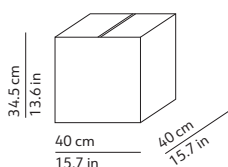

CODES AND DIMENSIONS / CODICI E DIMENSIONI

KUSHI 33 SUSPENSION

Kushi 33 Suspension
K221105N
K221105O
K221105R

Kushi 33 Suspension Led
K2211059N
K2211059O
K2211059R

PACKAGING / IMBALLO

Diffuser
Volume: 0.055 m³ / 1.949 ft³
Gross weight: 3.34 kg / 7.35 lbs

Structure
Volume: 0.012 m³ / 0.411 ft³
Gross weight (Kushi): 1.03 kg / 2.27 lbs
Gross weight (Kushi Led): 1.40 kg / 3.10 lbs

KUSHI 16 SUSPENSION

K2261059N
K2261059O
K2261059R

Diffuser
Volume: 0.011 m³ / 0.380 ft³
Gross weight: 0.86 kg / 1.89 lbs

Structure
Volume: 0.005 m³ / 0.174 ft³
Gross weight: 0.69 kg / 1.52 lbs

MATERIALS AND FINISHINGS / MATERIALI E FINITURE

DIFFUSER / DIFFUSORE

 White / Bianco

Two layers of mouth blown glass
Vetro opale incamiciato e soffiato