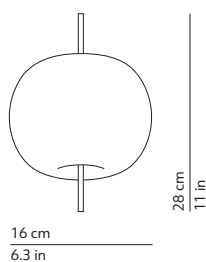

CODES AND DIMENSIONS / CODICI E DIMENSIONI

KUSHI 33 SUSPENSION

Kushi 33 Suspension
K221105N
K221105O
K221105R

Kushi 33 Suspension Led
K2211059N
K2211059O
K2211059R

PACKAGING / IMBALLO

Diffuser
Volume: 0.055 m³ / 1.949 ft³
Gross weight: 3.34 kg / 7.35 lbs

Structure
Volume: 0.012 m³ / 0.411 ft³
Gross weight (Kushi): 1.03 kg / 2.27 lbs
Gross weight (Kushi Led): 1.40 kg / 3.10 lbs

KUSHI 16 SUSPENSION

K2261059N
K2261059O
K2261059R

Diffuser
Volume: 0.011 m³ / 0.380 ft³
Gross weight: 0.86 kg / 1.89 lbs

Structure
Volume: 0.005 m³ / 0.174 ft³
Gross weight: 0.69 kg / 1.52 lbs

MATERIALS AND FINISHINGS / MATERIALI E FINITURE

DIFFUSER / DIFFUSORE

 White / Bianco

Two layers of mouth blown glass
Vetro opale incamiciato e soffiato

 Energy efficiency class from A++ to E

 Dimmable / Dimmerabile
Yes

 Suspension lamp
Lampada a sospensione

 Canopy - diam. 4.9in h. 1.2in - white
fixed to the ceiling with not provided screws (2-4)
 Rosone - diam.12.5cm h. 3cm - colore bianco
fissato a soffitto con tasselli (2-4) non forniti